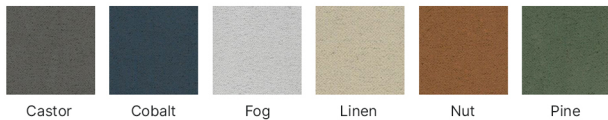

fabrics/tkaniny

Arsen DEKOMA

Castor Cobalt Fog Linen Nut Pine