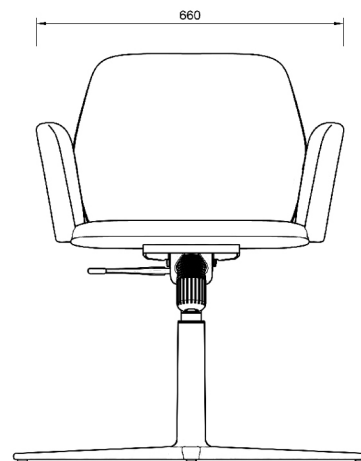

This is the second generation of the YOLK chair with a changed structure but referring to its predecessor form. The chair is dedicated to conference rooms and home offices. The swivel seat is fully upholstered. The base of the chair is available with feet or castors.

## dimensions/wymiary