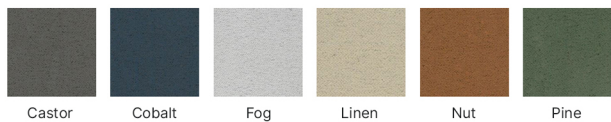

fabrics/tkaniny

Arsen DEKOMA

Castor Cobalt Fog Linen Nut Pine