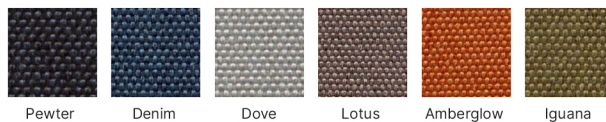

fabrics/tkaniny

Arsen DEKOMA

Castor Cobalt Fog Linen Nut Pine

I gr.

Petrus DEKOMA

Pewter Denim Dove Lotus Amberglow Iguana

Quartz SYMPHONYMILLS

101 601 607 906 301 501

Braveheart FIBREGUARD

01 Spruce 03 Teal 05 Spa 06 Pigeon 11 Charcoal 14 Flax

11 Angora 21 Gold 24 Sunset 28 Blush 33 Navy 34 Onyx

Alba DEKOMA

Creme Jute Pewter Smoke White Wood

II gr.

Era CAMIRA

Forward Aeon Futurist Forecast History Timelapse