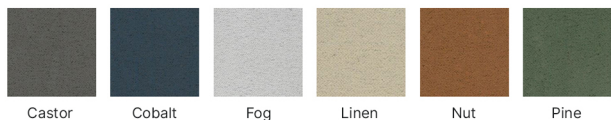

fabrics/tkaniny

Arsen DEKOMA

Castor Cobalt Fog Linen Nut Pine